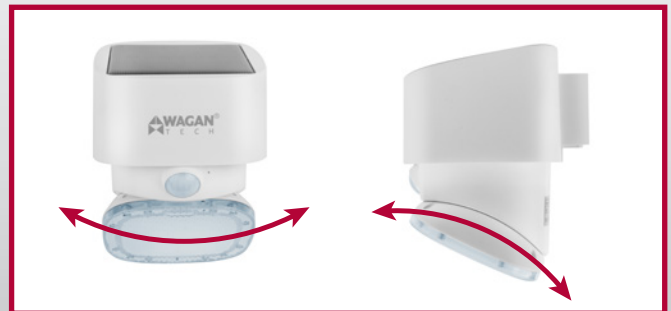

# 2000 LUMEN SOLAR WALL LIGHT

**ENERGY EFFICIENT—  
DIMS TO 50lm WHEN  
NO MOTION IS DETECTED.**

SPECIFICATIONS	
Brightness (Lumens)	up to 2,000 lm
Solar Panel	1.0W
Battery	3.7V, 14.8Wh
LED count	39
IP Rating	IP65
Lighting Time	10 nights
Recharge Time	20 hours
Material	Thermal Conductive Plastics
Dimensions (cm)	4.0 x 5.0 x 5.5 inches
Weight	1.2 lbs
Warranty	1-year

Motion  
Detection Sensor

Beam adjusts vertically and horizontally